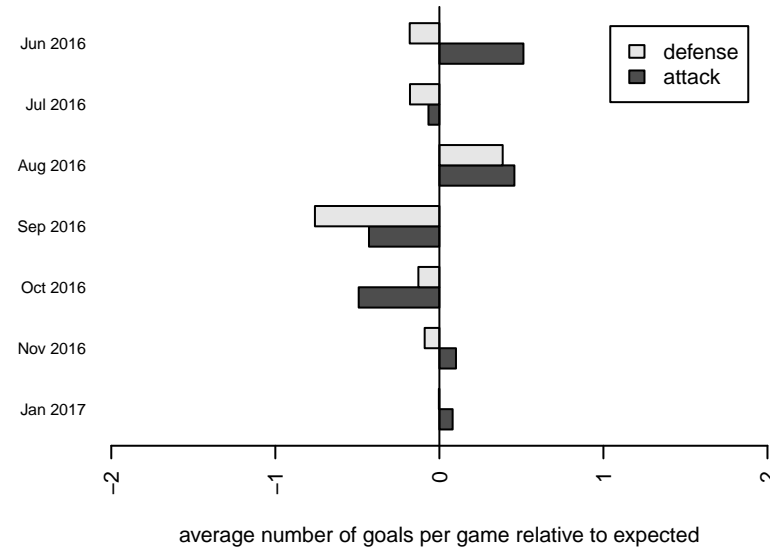

Performance relative to 13 month average