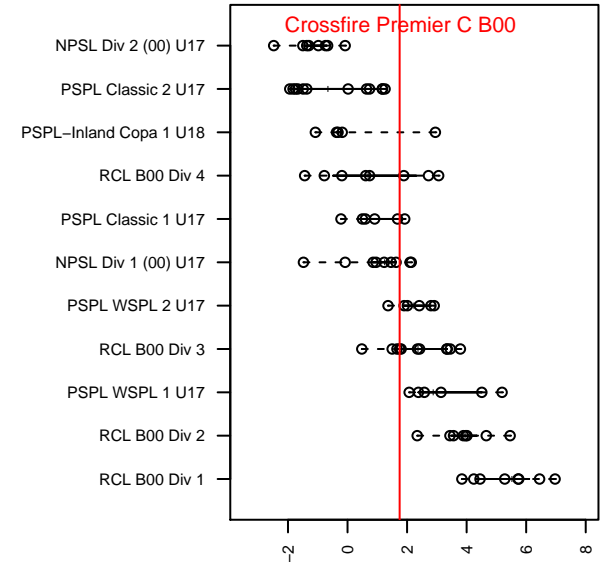

## Crossfire Premier C B00

Crossfire Premier SC  
 Redmond, WA  
 B00 total strength=1465  
 attack=10.81 defense=9.32  
 fall league = RCL B00 Div 3  
 notes= Hattrup 2015

alt names used:  
 CROSSFIRE PREMIER B00 C (WA)  
 Crossfire Premier B00C  
 Crossfire Premier B00 C  
 CROSSFIRE PREMIER B00C (WA)  
 Crossfire Premier B00 C  
 Crossfire B00 C

**attack and defense variance (black dot)  
relative to other teams  
and top 10 in region**

**attack and defense rating  
relative to others at age  
and all opponents in last 13 months**

**Performance relative to 13 month average**