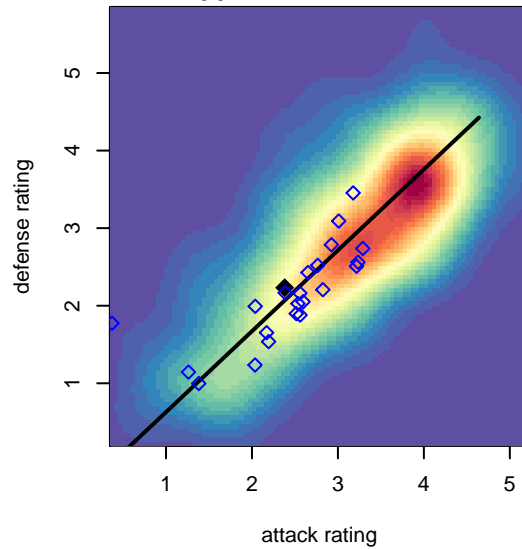

## Crossfire Premier C B00

Crossfire Premier SC  
 Redmond, WA  
 B00 total strength=1465  
 attack=10.81 defense=9.32  
 fall league = RCL B00 Div 3  
 notes= Hattrup 2015

alt names used:  
 CROSSFIRE PREMIER B00 C (WA)  
 Crossfire Premier B00C  
 Crossfire Premier B00 C  
 CROSSFIRE PREMIER B00C (WA)  
 Crossfire Premier B00 C  
 Crossfire B00 C

**attack and defense variance (black dot)  
relative to other teams  
and top 10 in region**

**attack and defense rating  
relative to others at age  
and all opponents in last 13 months**

**Performance relative to 13 month average**