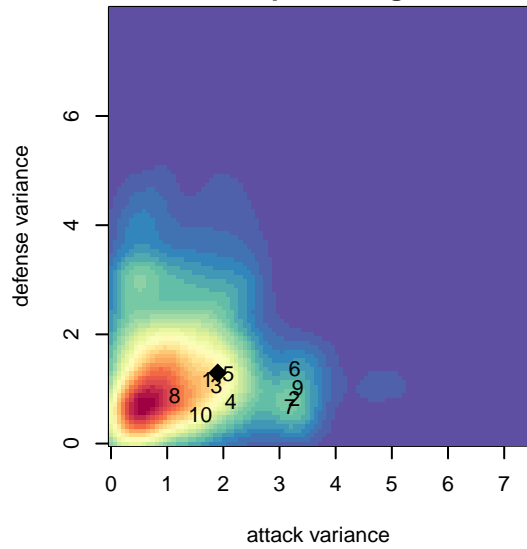

## Crossfire Premier C B00

Crossfire Premier SC  
 Redmond, WA  
 B00 total strength=1465  
 attack=10.81 defense=9.32  
 fall league = RCL B00 Div 3  
 notes= Hattrup 2015

alt names used:  
 CROSSFIRE PREMIER B00 C (WA)  
 Crossfire Premier B00C  
 Crossfire Premier B00 C  
 CROSSFIRE PREMIER B00C (WA)  
 Crossfire Premier B00 C  
 Crossfire B00 C

**attack and defense variance (black dot)  
relative to other teams  
and top 10 in region**

**attack and defense rating  
relative to others at age  
and all opponents in last 13 months**

**Performance relative to 13 month average**