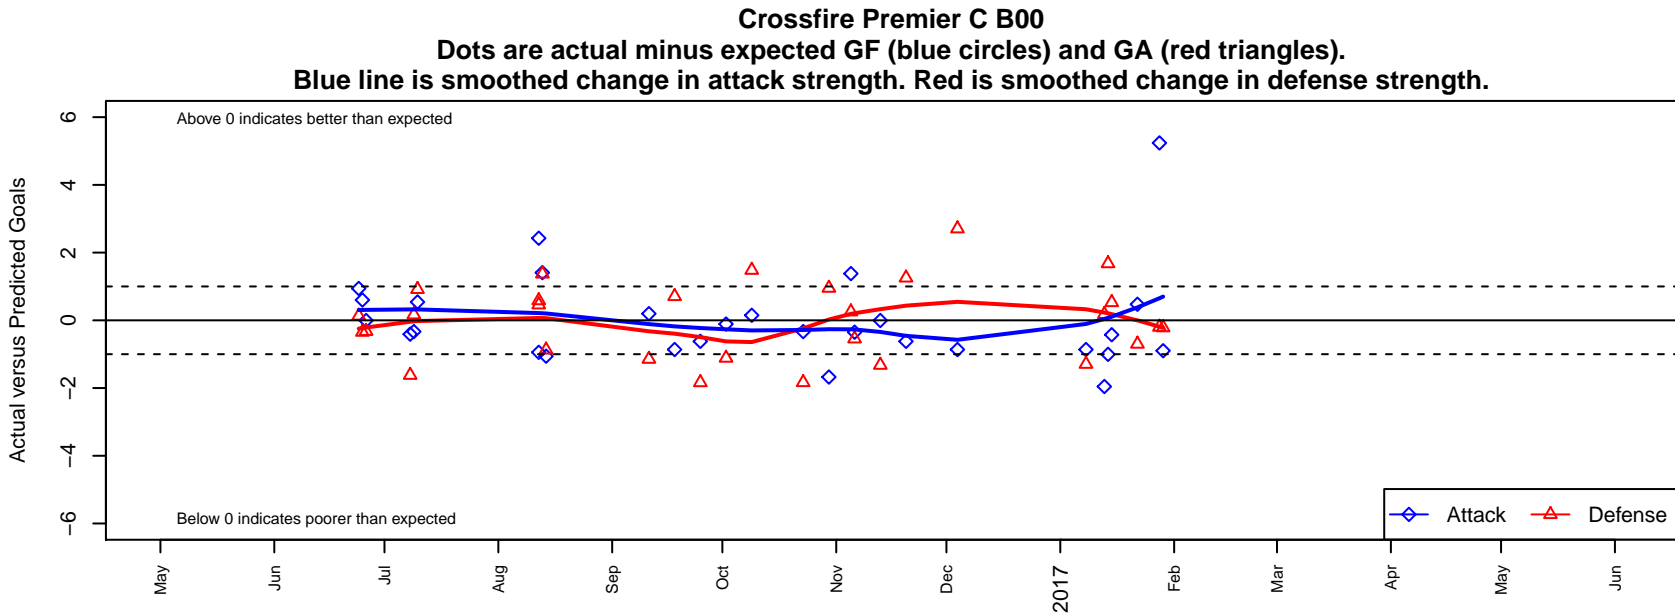

## Crossfire Premier C B00

Crossfire Premier SC  
 Redmond, WA  
 B00 total strength=1465  
 attack=10.81 defense=9.32  
 fall league = RCL B00 Div 3  
 notes= Hattrup 2015

alt names used:  
 CROSSFIRE PREMIER B00 C (WA)  
 Crossfire Premier B00C  
 Crossfire Premier B00 C  
 CROSSFIRE PREMIER B00C (WA)  
 Crossfire Premier B00 C  
 Crossfire B00 C

**attack and defense variance (black dot)  
relative to other teams  
and top 10 in region**

**attack and defense rating  
relative to others at age  
and all opponents in last 13 months**

**Performance relative to 13 month average**