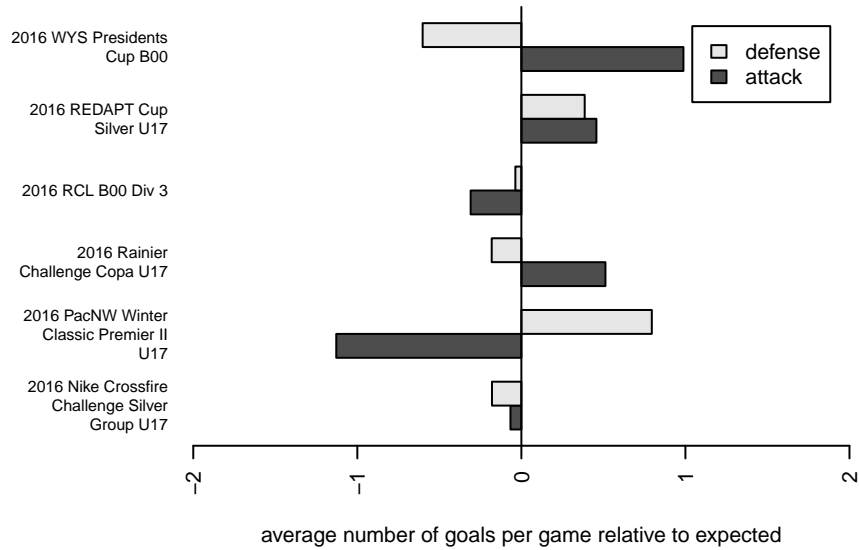

## Crossfire Premier C B00

Crossfire Premier SC  
 Redmond, WA  
 B00 total strength=1465  
 attack=10.81 defense=9.32  
 fall league = RCL B00 Div 3  
 notes= Hattrup 2015

alt names used:  
 CROSSFIRE PREMIER B00 C (WA)  
 Crossfire Premier B00C  
 Crossfire Premier B00 C  
 CROSSFIRE PREMIER B00C (WA)  
 Crossfire Premier B00 C  
 Crossfire B00 C

Venues played:  
 2016 Rainier Challenge Copa U17  
 2016 Nike Crossfire Challenge Silver Group U1  
 2016 REDAPT Cup Silver U17  
 2016 RCL B00 Div 3  
 2016 WYS Presidents Cup B00  
 2016 PacNW Winter Classic Premier II U17

**attack and defense variance (black dot)  
relative to other teams  
and top 10 in region**

**attack and defense rating  
relative to others at age  
and all opponents in last 13 months**

**Performance relative to 13 month average**